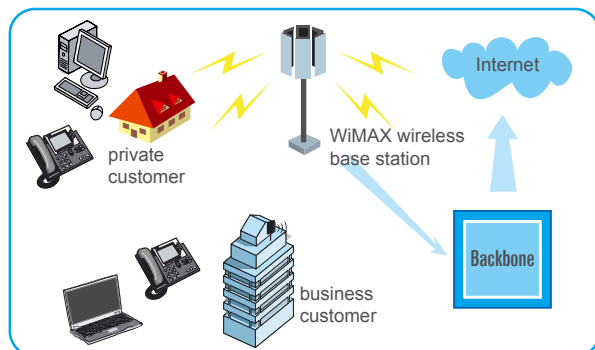

WiMAX INTERNET

The new wave in communications

WiMAX equipment

Nexcom-Bulgaria chose for a supplier of the WiMAX equipment - Alvarion - the company with the largest market share worldwide among the manufacturers of WiMAX equipment. The devices used by Nexcom are certified by the WiMAX Forum and meet all quality requirements.

Indoor device

The indoor device is a compact and portable modem that is deployed inside the customer's home or office, near a computer. To begin using the service, customers have only to connect the device to the electrical network and to the computer as well. Ports for a telephone and a WiFi network are also provided. This is the only device, needed to connect to the network, as long as the client is located near a base station and the received signal is strong enough.

How does WiMAX work?

A wireless signal is broadcasted over the air from one point (base station) to multiple end points (users). With only a few base stations, in a very short period of time, can be provided full coverage on the territory of a settlement. The users receive the signal and get services via two types of terminals (subscriber equipment) - outdoor or indoor modem.

Outdoor Device

The outdoor device consists of an external antenna that is installed on the roofs of high buildings or on the building facades and an indoor network interface unit, that is connected to the electrical and the computer networks. Any outdoor device supports bandwidth up to 10 Mbps. It is appropriate for users whose location is remote from the base station and where enhancing of the signal is needed.